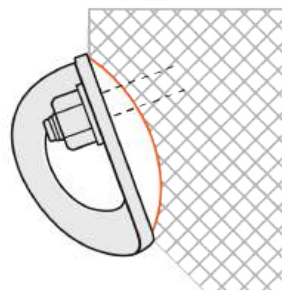

rock / βράχος
rope / σκοινί

WARNING : RISK OF ACCIDENT, INJURY OR DEATH

ΠΡΟΣΟΧΗ : ΚΙΝΔΥΝΟΣ ΑΤΥΧΗΜΑΤΟΣ, ΤΡΑΥΜΑΤΙΣΜΟΥ Ή ΘΑΝΑΤΟΥ