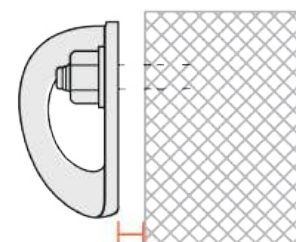

rock / βράχος
rope / σκοινί

WARNING : RISK OF ACCIDENT, INJURY OR DEATH

ΠΡΟΣΟΧΗ : ΚΙΝΔΥΝΟΣ ΑΤΥΧΗΜΑΤΟΣ, ΤΡΑΥΜΑΤΙΣΜΟΥ Ή ΘΑΝΑΤΟΥ