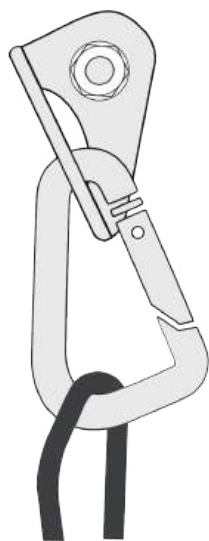

A	EN 959:2018	15kN
	UIAA 123 - 2	20kN
B	EN 959:2018	25kN
	UIAA 123 - 2	25kN

effective strenght / μέγιστη φόρτιση

A >20kN B >25kN

installation / τοποθέτηση

Check the exposed part of the hang fix.
The nut has to be totally screwed on the hang fix but the hang fix has not to come out during installation. In this way you can check the correct depth of installation.

Wrench tool No 17
Torque = 30Nm

Κλειδί Νο 17
Ροπή = 30Nm

Wrench tool No 19
Torque = 50Nm

Κλειδί Νο 19
Ροπή = 50Nm

APPROVED USE / ΟΡΘΗ ΧΡΗΣΗ

rock / βράχος
rope / σκοινί

WARNING : RISK OF ACCIDENT, INJURY OR DEATH