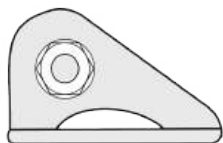

rock / βράχος
rope / σκοινί

WARNING : RISK OF ACCIDENT, INJURY OR DEATH

ΠΡΟΣΟΧΗ : ΚΙΝΔΥΝΟΣ ΑΤΥΧΗΜΑΤΟΣ, ΤΡΑΥΜΑΤΙΣΜΟΥ Ή ΘΑΝΑΤΟΥ