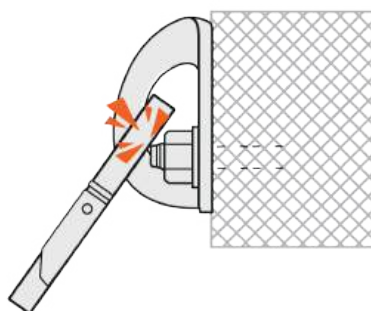

rock / βράχος
rope / σκοινί

WARNING : RISK OF ACCIDENT, INJURY OR DEATH

ΠΡΟΣΟΧΗ : ΚΙΝΔΥΝΟΣ ΑΤΥΧΗΜΑΤΟΣ, ΤΡΑΥΜΑΤΙΣΜΟΥ Ή ΘΑΝΑΤΟΥ