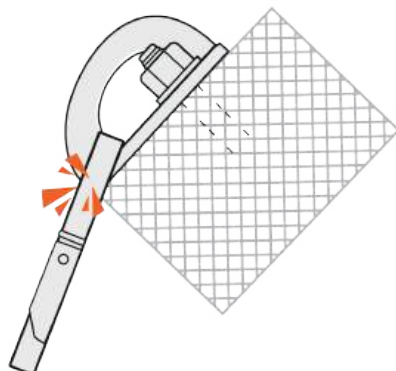

rock / βράχος
rope / σκοινί

WARNING : RISK OF ACCIDENT, INJURY OR DEATH

ΠΡΟΣΟΧΗ : ΚΙΝΔΥΝΟΣ ΑΤΥΧΗΜΑΤΟΣ, ΤΡΑΥΜΑΤΙΣΜΟΥ Ή ΘΑΝΑΤΟΥ