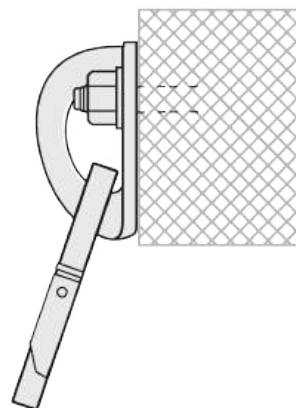

A	EN 959:2018	15kN
	UIAA 123 - 2	20kN
B	EN 959:2018	25kN
	UIAA 123 - 2	25kN

effective strenght / μέγιστη φόρτιση

A >20kN B >25kN

installation / τοποθέτηση

Check the exposed part of the hang fix.
The nut has to be totally screwed on the hang fix but the hang fix has not to come out during installation. In this way you can check the correct depth of installation.

Wrench tool No 17
Torque = 30Nm

Κλειδί Νο 17
Ροπή = 30Nm

Wrench tool No 19
Torque = 50Nm

Κλειδί Νο 19
Ροπή = 50Nm

APPROVED USE / ΟΡΘΗ ΧΡΗΣΗ

rock / βράχος
rope / σκοινί

WARNING : RISK OF ACCIDENT, INJURY OR DEATH