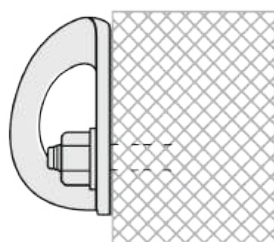

rock / βράχος
rope / σκοινί

WARNING : RISK OF ACCIDENT, INJURY OR DEATH

ΠΡΟΣΟΧΗ : ΚΙΝΔΥΝΟΣ ΑΤΥΧΗΜΑΤΟΣ, ΤΡΑΥΜΑΤΙΣΜΟΥ Ή ΘΑΝΑΤΟΥ