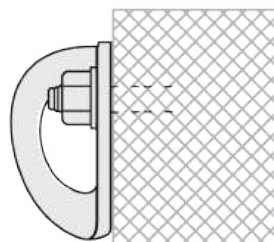

A	EN 959:2018	15kN
	UIAA 123 - 2	20kN
B	EN 959:2018	25kN
	UIAA 123 - 2	25kN

effective strenght / μέγιστη φόρτιση

A >20kN B >25kN

installation / τοποθέτηση

Check the exposed part of the hang fix.
The nut has to be totally screwed on the hang fix but the hang fix has not to come out during installation. In this way you can check the correct depth of installation.

Wrench tool No 17
Torque = 30Nm

Κλειδί Νο 17
Ροπή = 30Nm

Wrench tool No 19
Torque = 50Nm

Κλειδί Νο 19
Ροπή = 50Nm

APPROVED USE / ΟΡΘΗ ΧΡΗΣΗ

rock / βράχος
rope / σκοινί

WARNING : RISK OF ACCIDENT, INJURY OR DEATH