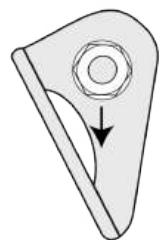

A	EN 959:2018	15kN
	UIAA 123 - 2	20kN
B	EN 959:2018	25kN
	UIAA 123 - 2	25kN

effective strenght / μέγιστη φόρτιση

A >20kN B >25kN

installation / τοποθέτηση

Check the exposed part of the hang fix.
The nut has to be totally screwed on the hang fix but the hang fix has not to come out during installation. In this way you can check the correct depth of installation.

Wrench tool No 17
Torque = 30Nm

Κλειδί Νο 17
Ροπή = 30Nm

Wrench tool No 19
Torque = 50Nm

Κλειδί Νο 19
Ροπή = 50Nm

APPROVED USE / ΟΡΘΗ ΧΡΗΣΗ

rock / βράχος
rope / σκοινί

WARNING : RISK OF ACCIDENT, INJURY OR DEATH